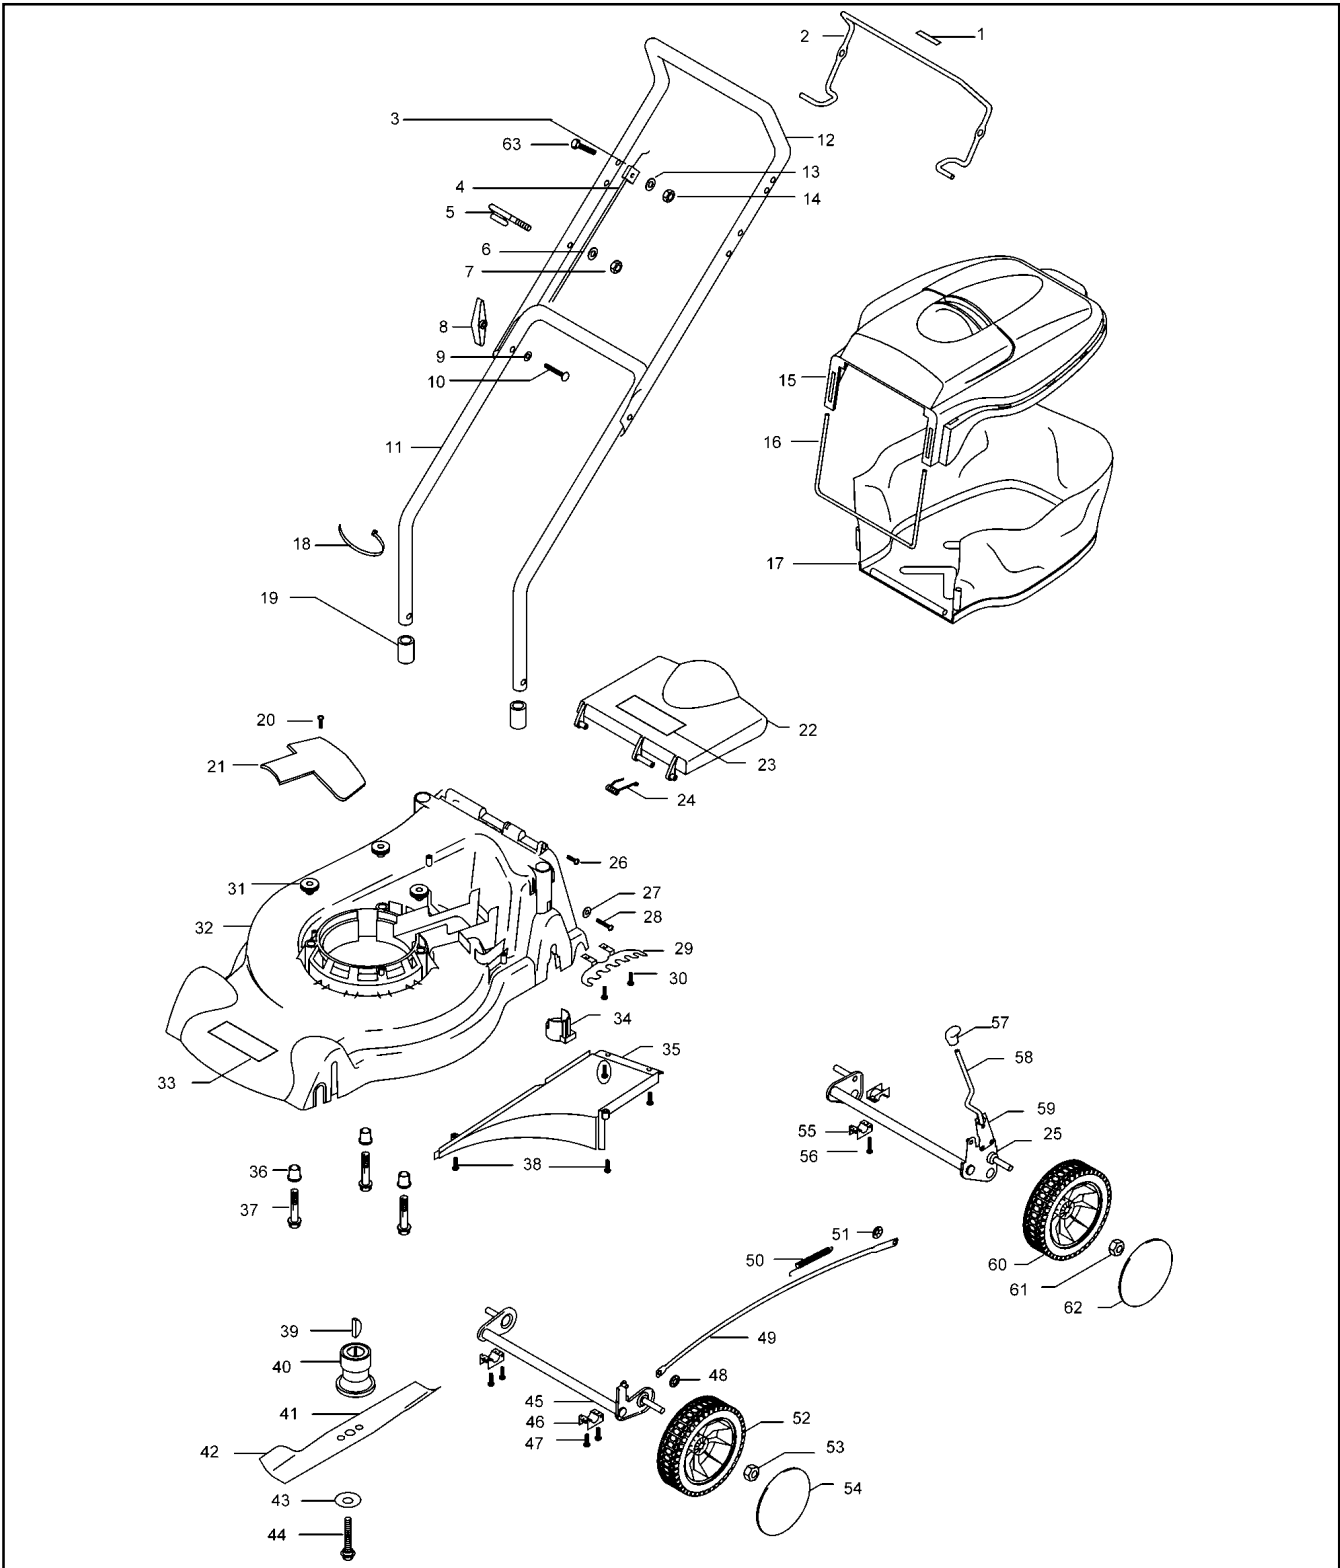

brand Partner

date 25.11.2002 Sheet 1/2

Publication No. P0211001

Model

Partner 46

Product Number

9645415-15

brand	Partner

date	25.11.2002	Sheet 2/2

Partner 46

pos	Part No	Description	Qty	pos	Part No	Description	Qty
1	5139532-00/5	Label stop	1	38	5149753-01/3	Screw	4
2	5106948-67/1	Bail arm	1	39	* 5140053-00/9	Woodruff key	1
3	5168773-09/0	Wire clamp double	1	40	5139718-00/0	Blade adaptor kit	1
4	5130539-00/9	Brake cable	1		(supplied with * item)		
5	5130763-00/5	Cord Guide	1	41	5119224-00/3	Blade 45cm	1
6	5140266-00/7	Washer	1	42	5119224-60/7	Blade pre pack	1
7	5147180-00/3	Nut	1	43	* 5139480-00/7	Belville washer	1
8	5127931-67/2	Wing Knob	2	44	5146677-09/0	Blade bolt	1
9	5149164-00/5	Washer	2	45	5118892-00/8	Front axle	1
10	5149945-01/5	Bolt	2	46	5138618-00/3	Axle clamp	2
11	5118839-68/3	Handle lower	1	47	5149753-01/3	Screw	4
12	5118919-02/5	Handle Upper	1	48	5149679-00/2	Starlock washer	1
13	5140266-00/7	Washer	1	49	5118785-02/0	Tie bar	1
14	5147180-00/3	Nut	1	50	5138659-00/7	Spring	1
15	5106933-69/9	Softbox upper	1	51	5149679-00/2	Starlock washer	1
16	5139348-01/4	Softbox bar	1	52	5139706-00/5	Wheel	2
17	5119260-01/5	Grassbag	1	53	5149134-00/8	Nut	2
18	5147150-00/6	Tie wrap	1	54	5127993-69/8	Hub cap	2
19	$ 5127999-67/9	Handle collar	2	55	5138618-00/3	Axle clamp	4
20	5149753-01/3	Screw	1	56	5149753-04/7	Screw	4
21	5127844-69/3	Drive cover	1	57	5127382-67/8	Height adjust knob	1
22	5106859-69/6	Safety flap	1	58	5138657-00/1	Lever arm	1
23	5139987-00/1	Warning label	1	59	5137724-00/7	Adjuster spring	1
24	5138620-00/9	Spring	1	60	5139706-00/5	Wheel	2
25	5118897-00/7	Rear axle	1	61	5149134-00/8	Nut	2
26	5149197-01/3	Screw	1	62	5127993-69/8	Hub cap	2
27	5149313-00/8	Washer	2	63	7252378-51/3	Bolt	1
28	5149923-02/0	Screw	2				
29	5127863-00/8	Quadrant	1				
30	5149753-01/3	Screw	2				
31	$ 5139621-00/6	Bush	3				
32	5130907-07/3	Deck kit	1				
		(supplied with $ items)					
33	5131017-00/5	Model label	1				
34	5130508-00/4	Handle support	2				
35	5106909-67/3	Collection plate	1				
36	$ 5148551-00/4	Bush	3				
37	5149167-00/8	Engine bolt	3